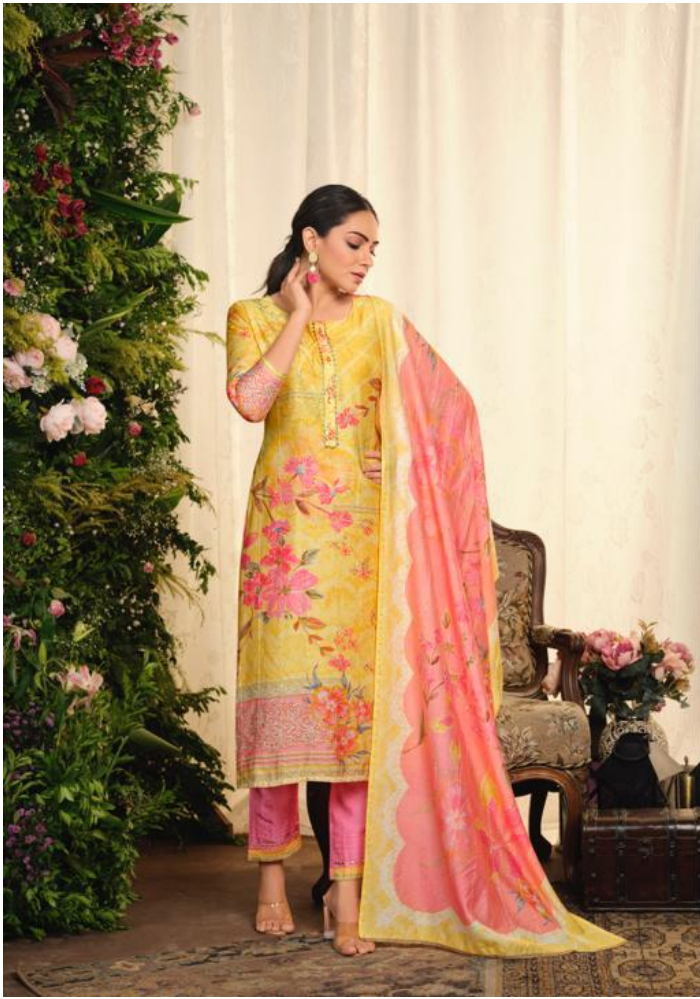

SHU[®]
SHIVALI

Happy hues
CELEBRATE 50TH BIRTHDAY IN THIS THREE
PIECE SET RENDERED IN
HAPPY HUES AND FLORAL PRINT.
SH01

S4U
SHIVALI

Youthful indulgence
WEAR THE MOOD-BRIGHTENING COLOURS,
FEATURING A CHIC
PLAY OF FLORAL AND
GEOMETRIC PATTERNS
SH06

Sunshine
VOL-2

S4U[®]
SHIVALI

SH01

SH02

SH03

SH04

SH05

SH06