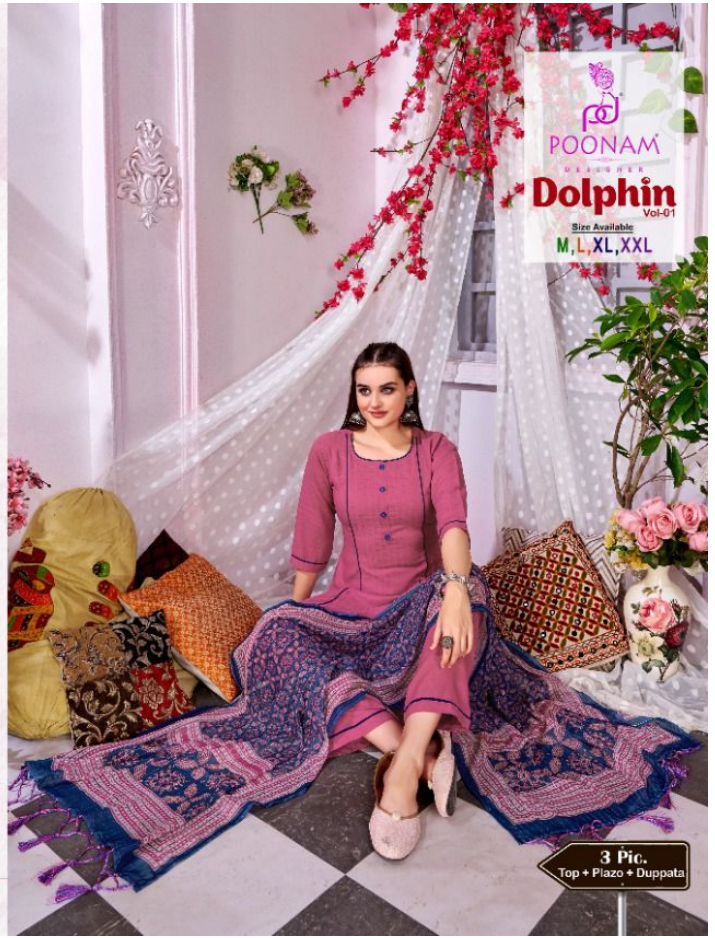

1001

When you don't dress like everyone else, you don't have to think like everyone else.

POONAM
DESIGNS

1003

When you don't dress like everyone else, you don't have to think like everyone else.

POONAM
DESIGNS
Dolphin
Vol-01
Size Available
M, L, XL, XXL

3 Pic.
Top + Plazo + Duppata

POONAM
 DESIGNER

Dolphin
 Vol-01

Size Available
M, L, XL, XXL

DESCRIPTION

~ TOP ~
 VISCOSE DOBBY FABRIC KURTI.

~ DUPATTA ~
 GEORGETTE CORSET DIGITAL PRINT
 WITH 2 SIDE LACE DUPATTA.

~ PLAZO ~
 VISCOSE DOBBY FABRIC SEMI PLAZO.

1001

1002

1003

1004

Dolphin
Vol-01

Dolphin
Vol-01