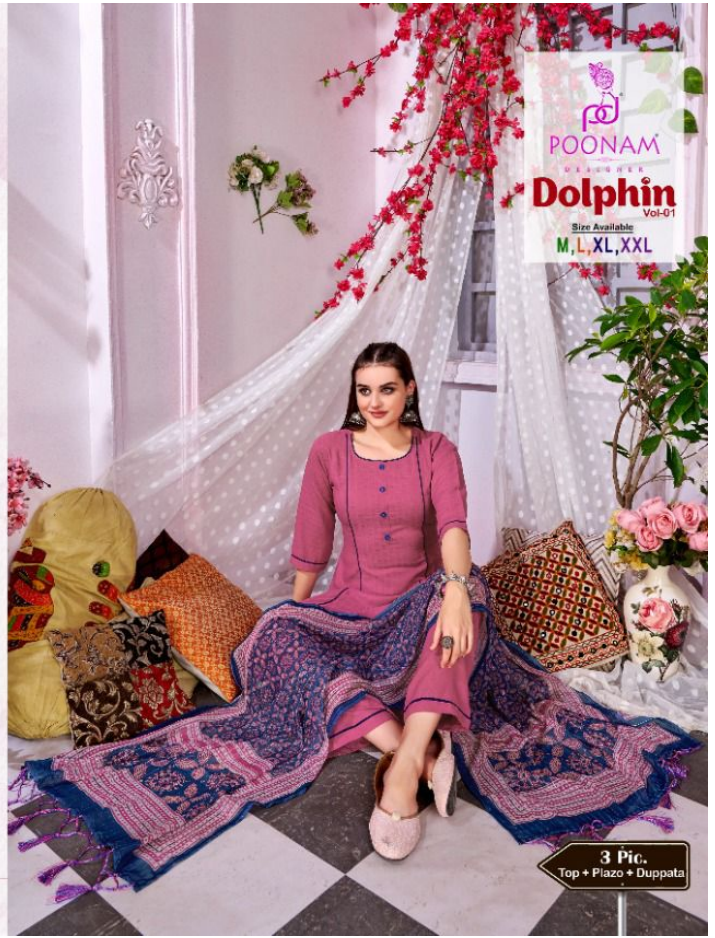

1001

When you don't dress like everyone else, you don't have to think like everyone else.

POONAM
DESIGNER
Dolphin
Vol-01
Size Available
M, L, XL, XXL

3 Pic.
Top + Palazzo + Dupatta

POONAM
DESIGNER
Dolphin
Vol-01
Size Available
M, L, XL, XXL

POONAM
DESIGNS
Dolphin
Vol-01
Size Available
M, L, XL, XXL

3 Pic.
Top + Plazo + Duppata

POONAM
DESIGNS
Dolphin
Vol-01
Size Available
M, L, XL, XXL

3 Pic.
Top + Plazo + Dupatta

POONAM
DESIGNS

1004

When you don't dress like everyone else, you don't have to think like everyone else.

POONAM
 DESIGNER

Dolphin
 Vol-01

Size Available
M, L, XL, XXL

DESCRIPTION

~ TOP ~
 VISCOSE DOBBY FABRIC KURTI.

~ DUPATTA ~
 GEORGETTE CORSET DIGITAL PRINT
 WITH 2 SIDE LACE DUPATTA.

~ PLAZO ~
 VISCOSE DOBBY FABRIC SEMI PLAZO.