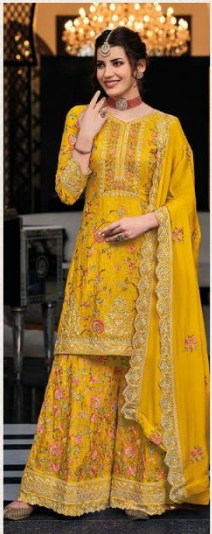

eba lifestyle

SHAGUN | 1447-A

SHAGUN | 1447-B

eba[®] lifestyle

SHAGUN | 1447-C

eba lifestyle

SHAGUN | 1447-D

SHAGUN | 1447-A

SHAGUN | 1447-B

SHAGUN | 1447-C

SHAGUN | 1447-D

 eba[®] lifestyle
SHAGUN
COLOR EDITION-8

eba[®] lifestyle