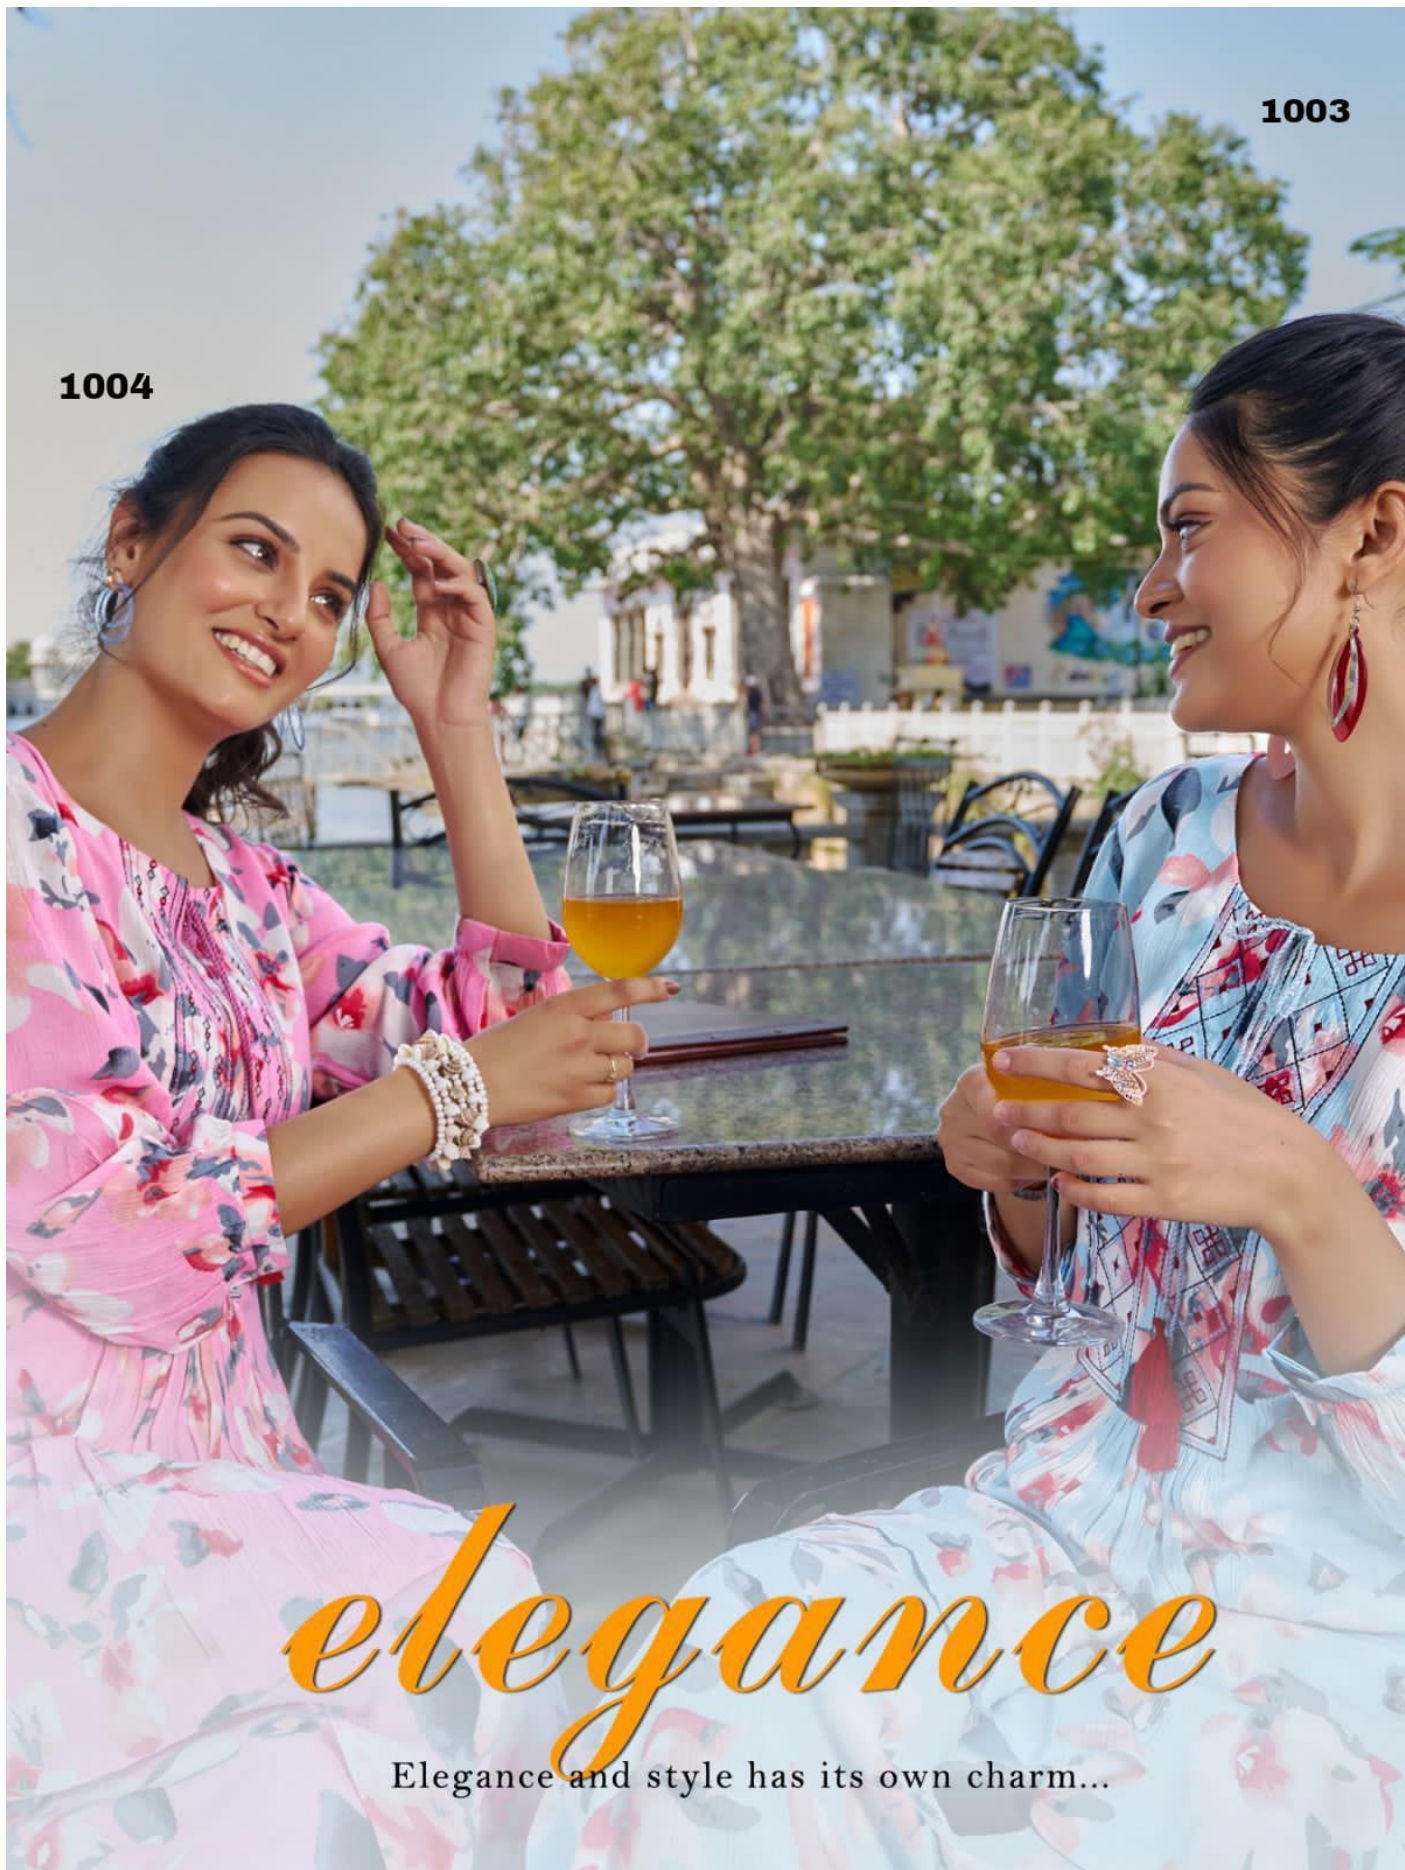

1003

1004

elegance

Elegance and style has its own charm...