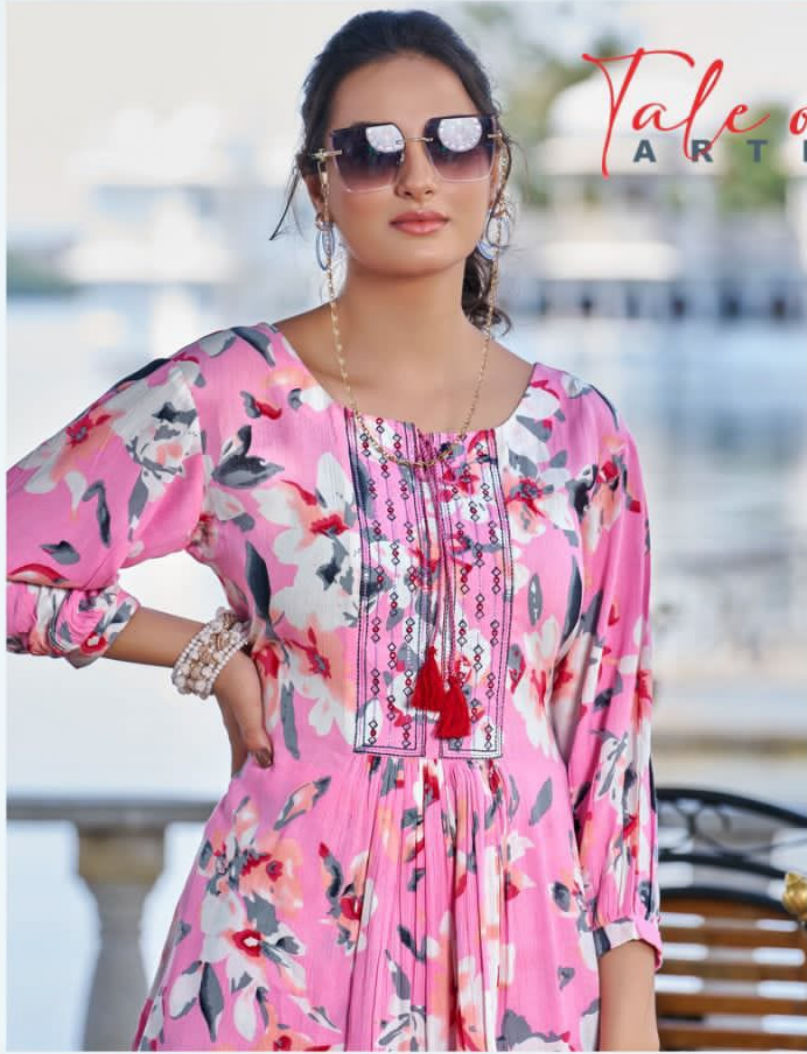

Tale of
ARTISTRY

1004