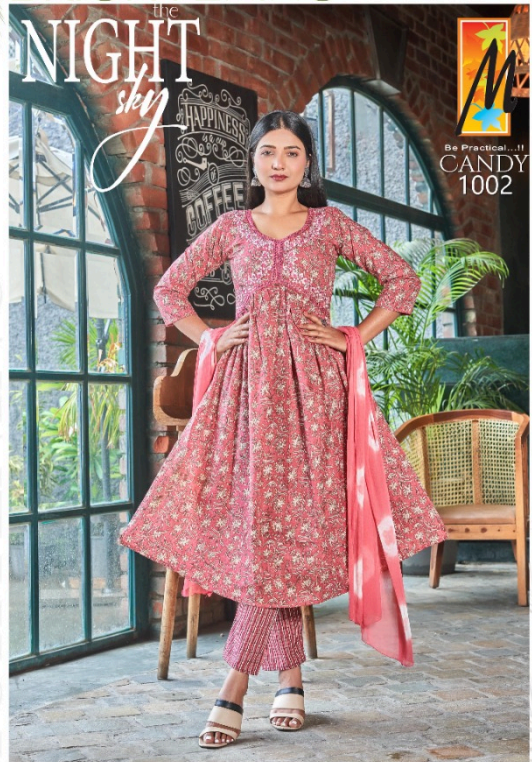

BRIGHTENING

NIGHT *sky*

Be Practical...!!
CANDY
1002

BRIGHTENING