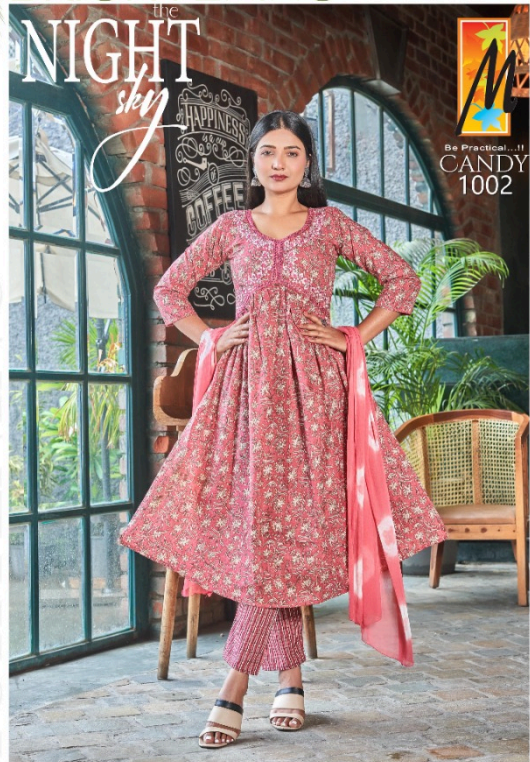

BRIGHTENING

NIGHT *sky*

Be Practical...!!
CANDY
1002

BRIGHTENING