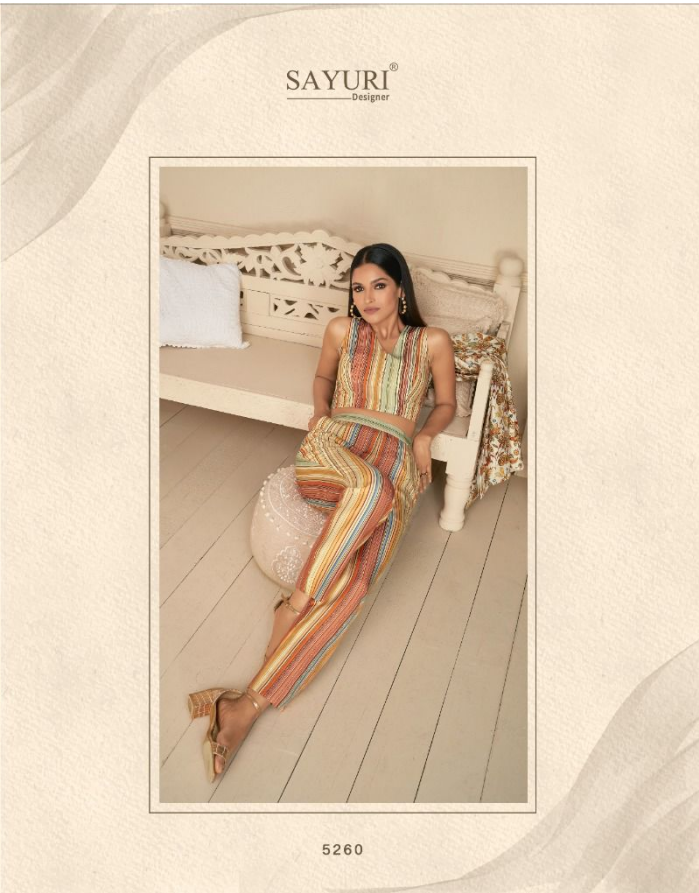

SAYURI®
—Designer

SAYURI[®]
Designer

Spring Summer
Prime Collection

SAYURI®
Designer

5259

SAYURI®
Designer

5260

SAYURI®
Designer

5261

5259

5260

5261

SAYURI[®]
Designer
Spring Summer
Prime Collection

SAYURI[®]
Designer

Spring Summer
cord sets Prime Collection

SAYURI[®]
Designer