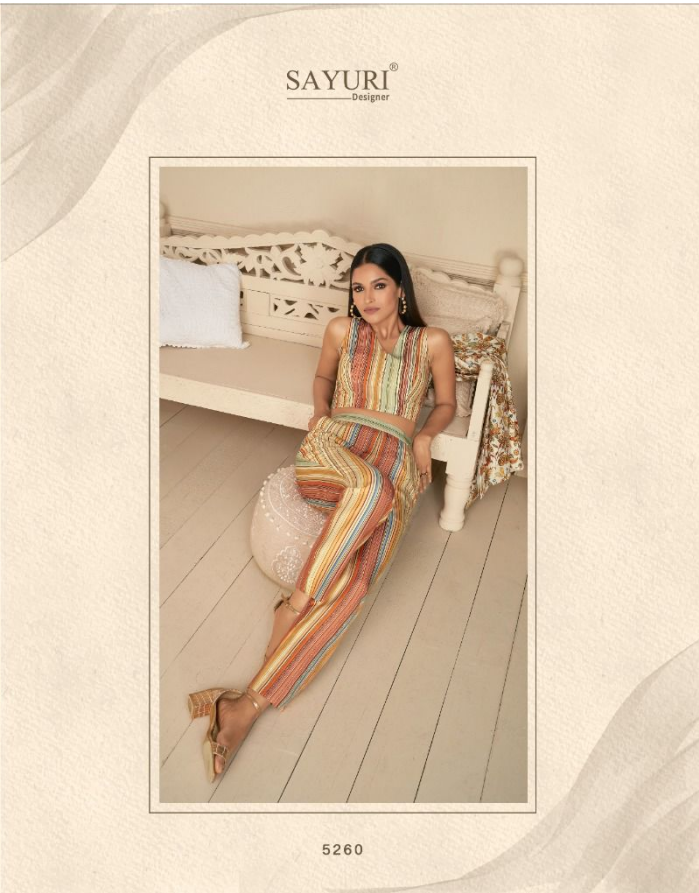

SAYURI®
—Designer

SAYURI[®]
Designer

Spring Summer
Prime Collection

SAYURI®
Designer

5259

SAYURI®
Designer

5260

SAYURI®
Designer

5261

5259

5260

5261

SAYURI[®]
Designer

Spring Summer
Prime Collection

SAYURI[®]
Designer

Spring Summer
cord sets
Prime Collection