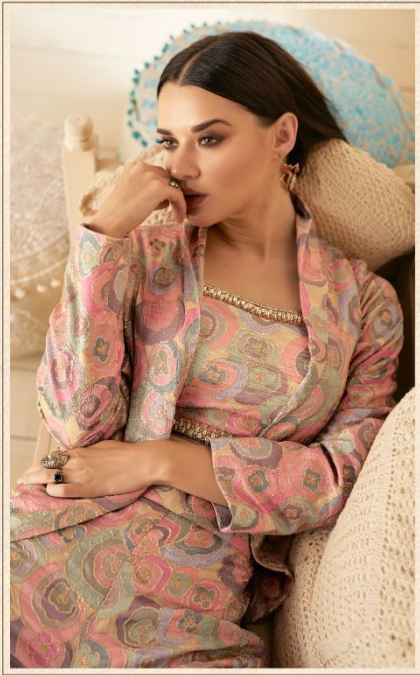

SAYURI®
—Designer

SAYURI[®]
Designer

Spring Summer
Prime Collection

SAYURI®
Designer

5259

SAYURI®
Designer

5260

SAYURI®
Designer

5261

5259

5260

5261

SAYURI[®]
Designer

Spring Summer
Prime Collection

SAYURI[®]
Designer

Spring Summer
cord sets
Prime Collection

SAYURI®
Designer

Spring Summer
cord sets
Prime Collection