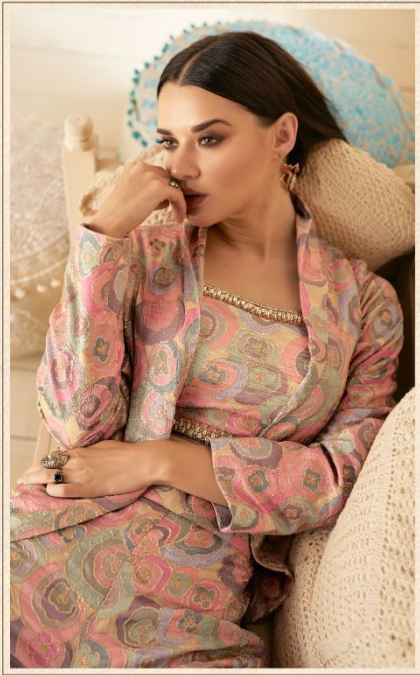

SAYURI®
—Designer

SAYURI[®]
Designer

Spring Summer
Prime Collection

SAYURI®
Designer

5259

SAYURI®
Designer

5260

SAYURI®
Designer

5261

5259

5260

5261

SAYURI[®]
Designer
Spring Summer
Prime Collection

SAYURI[®]
Designer

Spring Summer
cord sets Prime Collection

SAYURI[®]
Designer

Spring Summer
cord sets Prime Collection