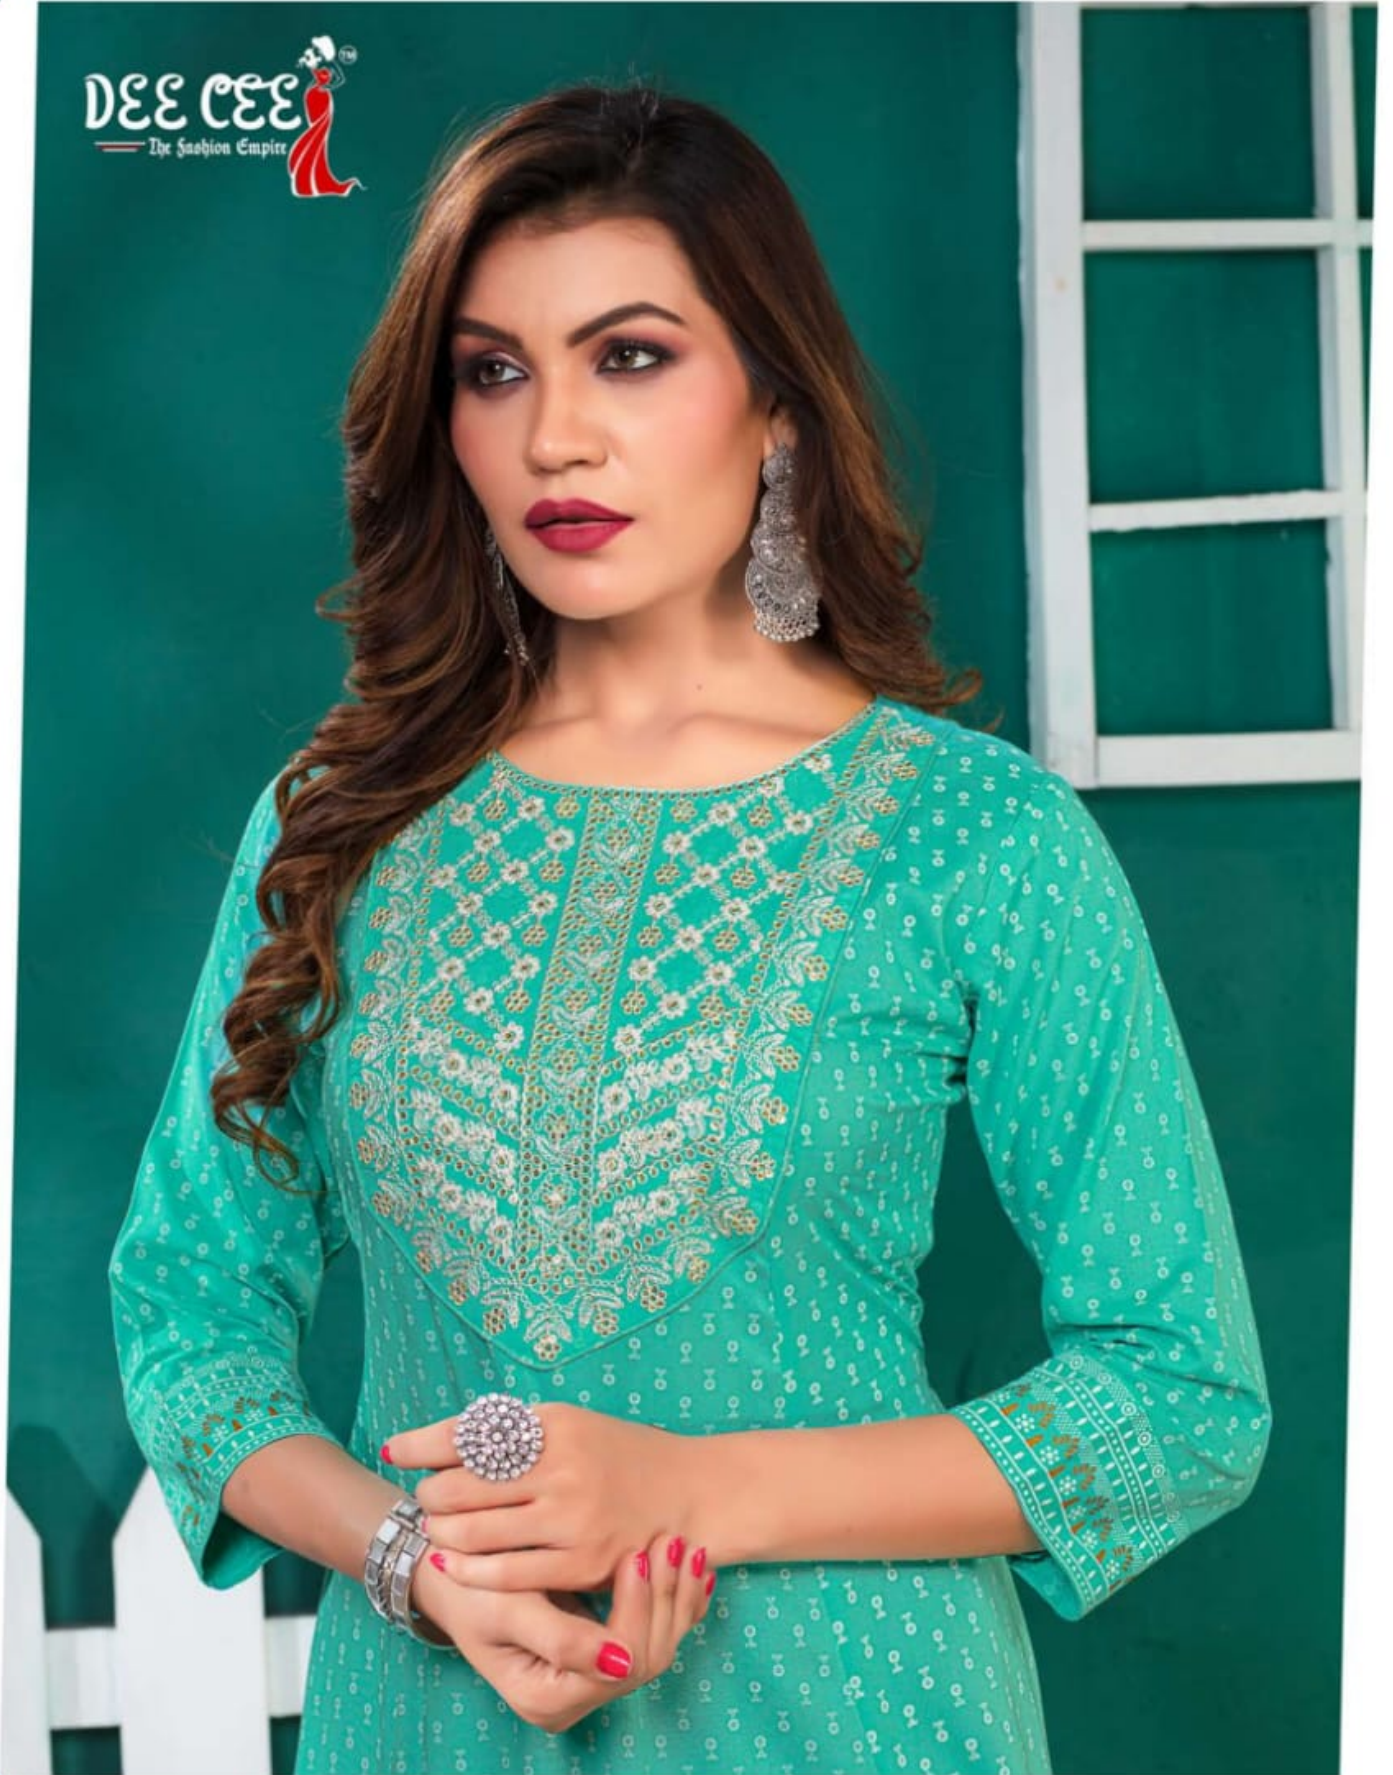

DEE CEE  
— The Fashion Empire —  
PAHAL

DEE CEE  
— The Fashion Empire

IDONTDO FASHION. I AM FASHION

DEE CEE  
The Fashion Empire  
PAHAL

*DIFFERENT IS  
BEAUTIFUL*

DEE CEE  
— The Fashion Empire —  
PAHAL

FASHION HAS TO  
REFLECT WHO YOU  
ARE

DEE CEE  
— The Fashion Empire —  
PAHAL

DEE CEE  
— The Fashion Empire —  
PAHAL

DEE CEE  
— The Fashion Empire

FASHION IS NOTHING BUT CHOICE

# PAHAL

THE FASHION EMPIRE

LENGTH - 46

FABRIC - RAYON SCREEN PRINT

PETTRAN - STICHING WITH WORK

SIZE - M L XL XXL 3XL 4XL

DEE CEE  
The Fashion Empire

PAHAL  
THE FASHION EMPIRE