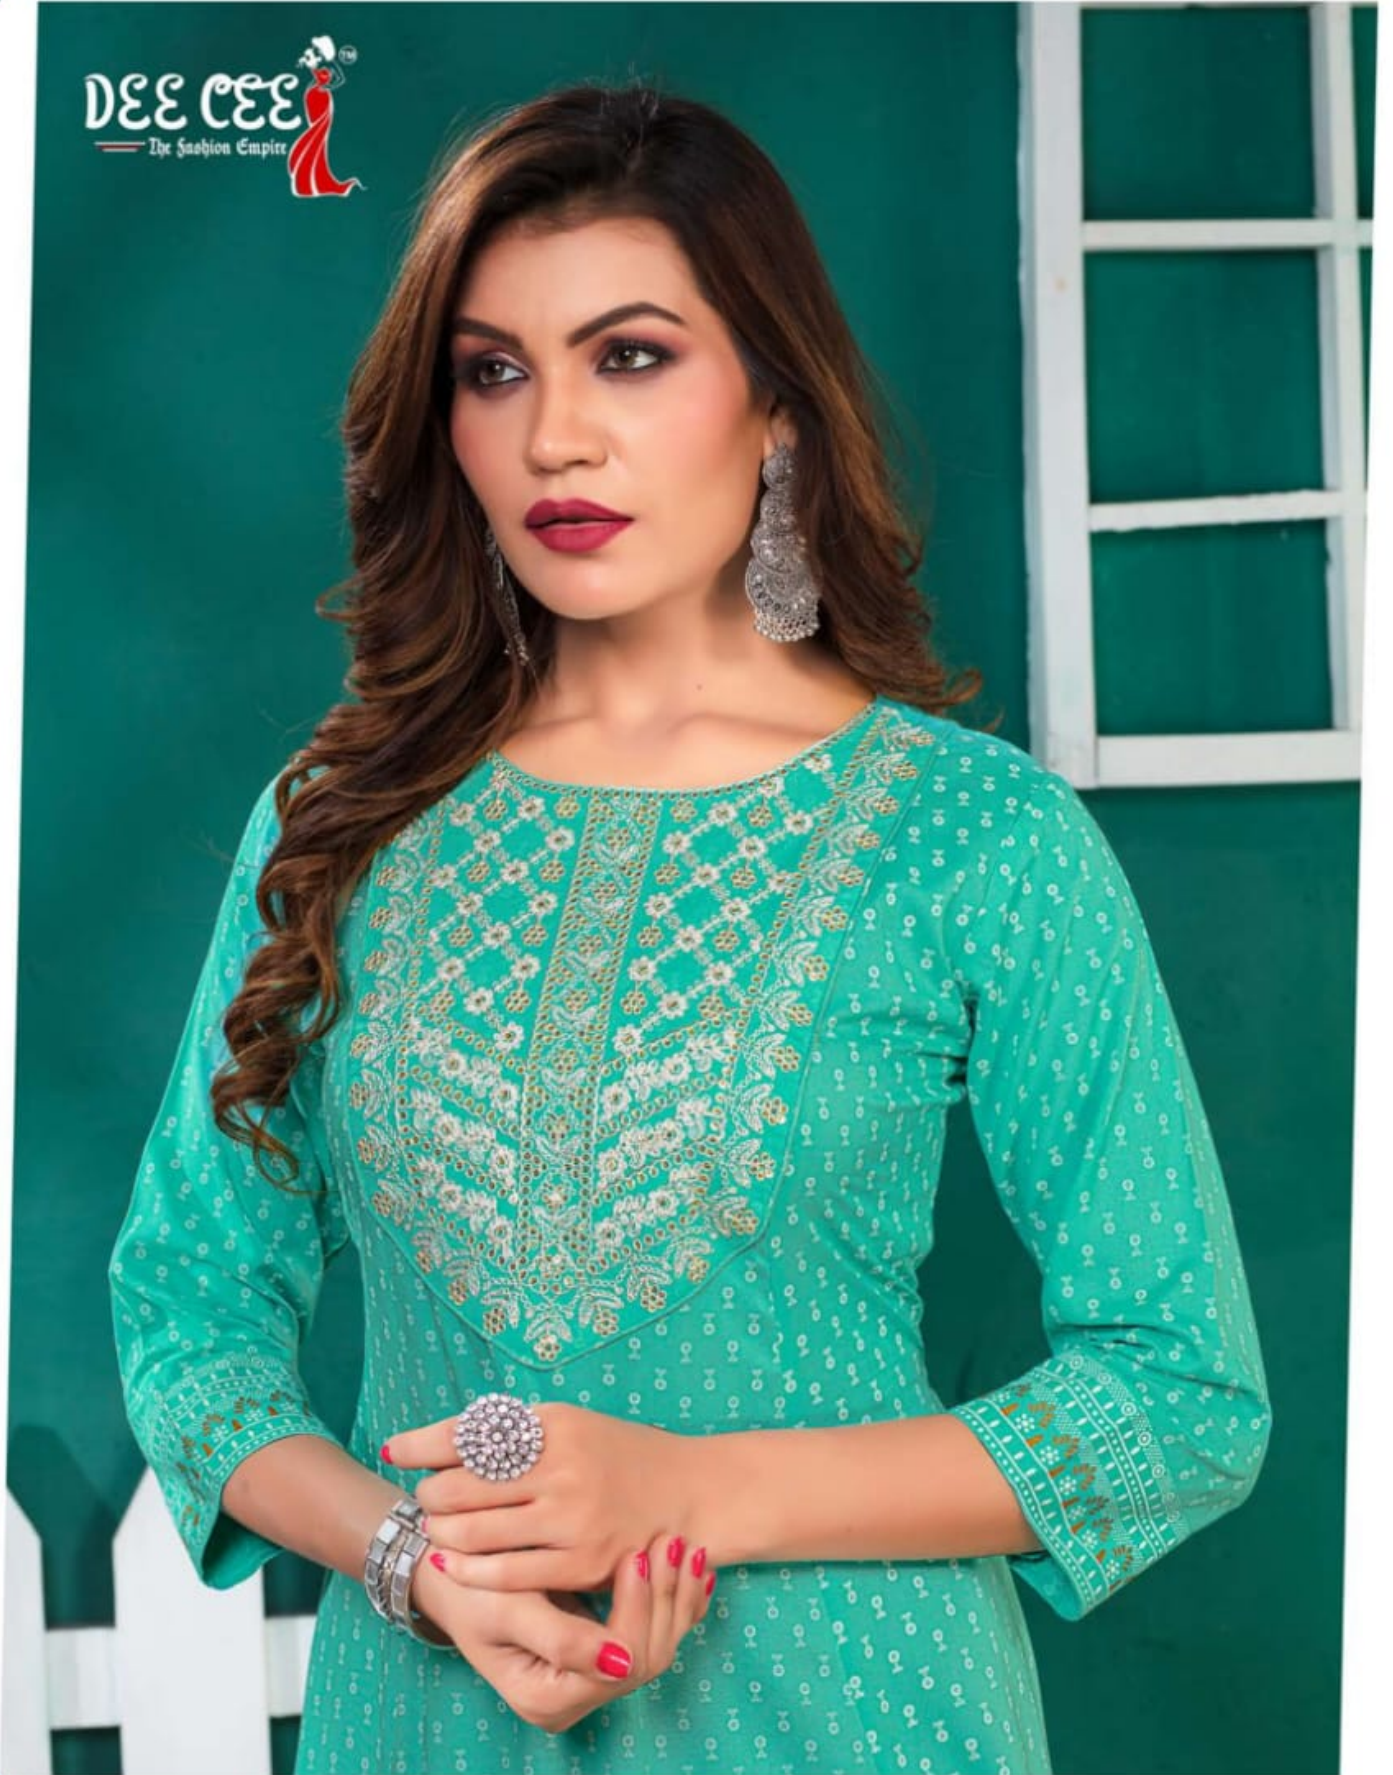

DEE CEE
— The Fashion Empire —
PAHAL

DEE CEE
— The Fashion Empire

IDONTDO FASHION. I AM FASHION

DEE CEE
The Fashion Empire
PAHAL

*DIFFERENT IS
BEAUTIFUL*

DEE CEE
— The Fashion Empire —
PAHAL

FASHION HAS TO
REFLECT WHO YOU
ARE

DEE CEE
— The Fashion Empire —
PAHAL

DEE CEE
— The Fashion Empire —
PAHAL

DEE CEE
— The Fashion Empire

FASHION IS NOTHING BUT CHOICE

PAHAL

THE FASHION EMPIRE

LENGTH - 46

FABRIC - RAYON SCREEN PRINT

PETTRAN - STICHING WITH WORK

SIZE - M L XL XXL 3XL 4XL

DEE CEE
The Fashion Empire

PAHAL
THE FASHION EMPIRE

DEE CEE
The Fashion Empire

PAHAL
THE FASHION EMPIRE