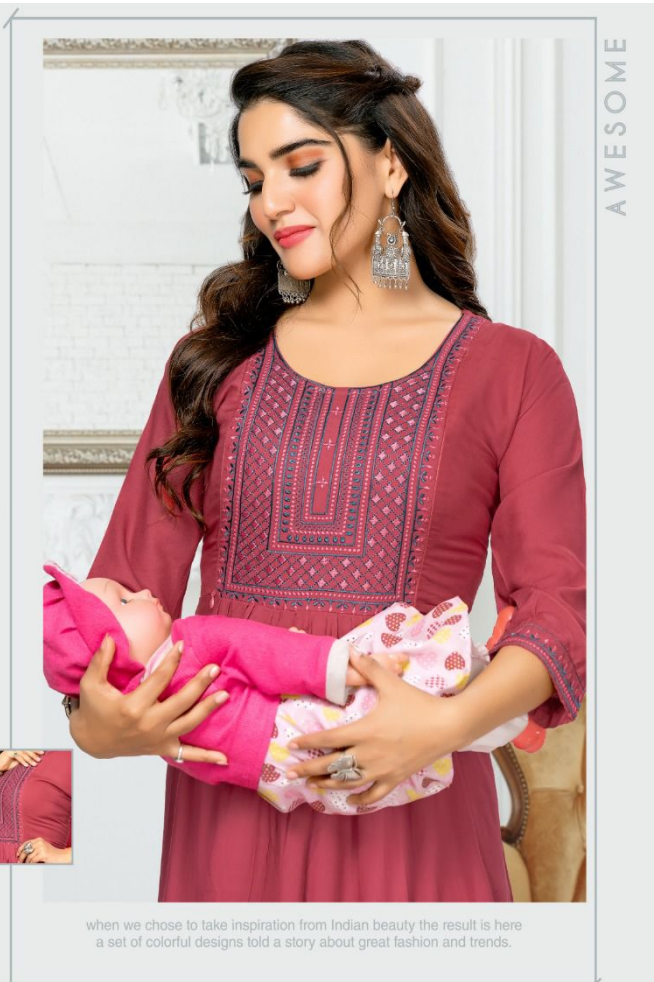

when we chose to take inspiration from Indian beauty the result is here a set of colorful designs told a story about great fashion and trends.