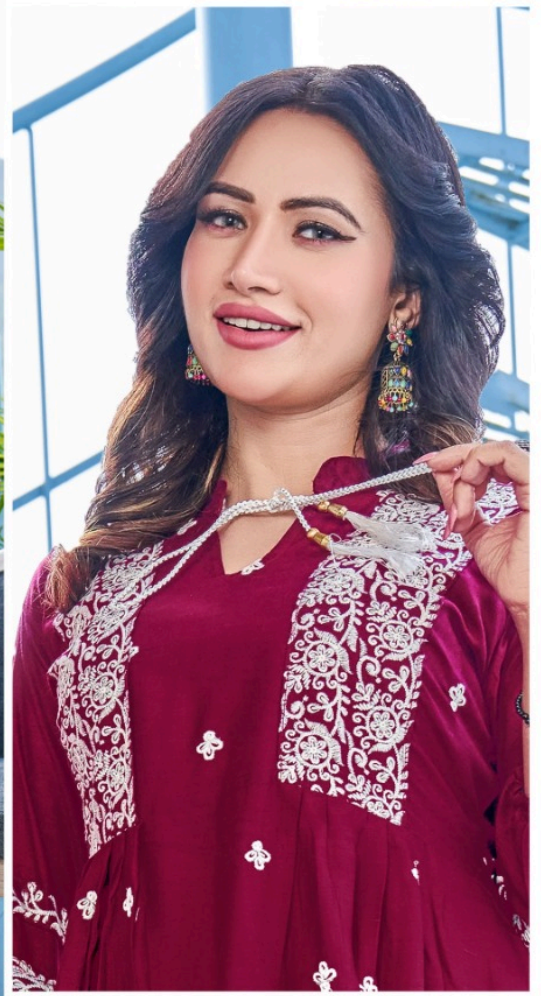

V
Viyaa
DESIGNER KURTIS

V
Viyaa
DESIGNER KURTIS

V
Viyaa
DESIGNER KURTIS

V
Viyaa
DESIGNER KURTIS

IS THE NEW WINE
WINE

V
Viyaa
DESIGNER KURTIS

V
Viyaa
DESIGNER KURTIS

V
Viyaa
DESIGNER KURTIS

Viyaa
DESIGNER KURTIS

CANDY

SIZE:-M L XL XXL 3XL

MATERIAL:-HEAVY REYON SLUB

LENGH:-38 GHERA:-38

STYLE:-TUNIC TOP STYLE

CANDY

V
Viyaa
DESIGNER KURTIS