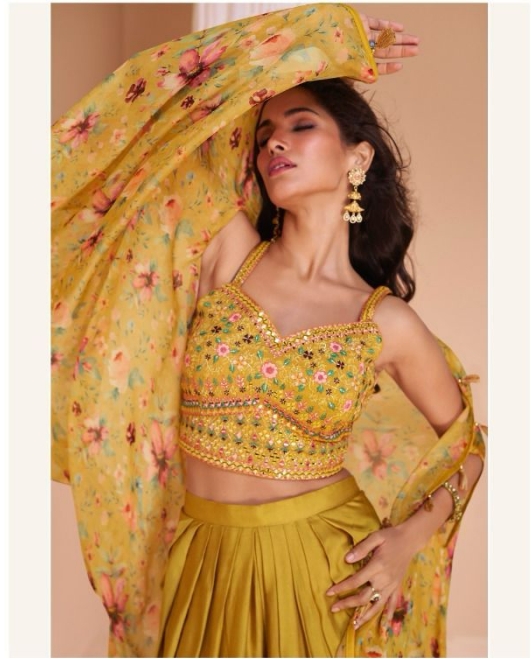

SAYURI®
Designer