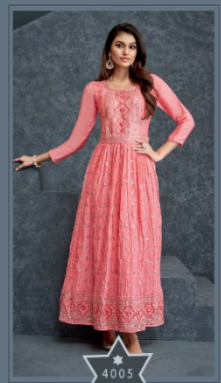

# FASHION DESIRE

MAKE EVERYDAY FASHIONABLE EVERYTHING  
YOU NEED FOR FABULOUS WARDROBE A ROUND UP  
OF THE HOTTEST THIS SEASON

\*  
4001  
\*

\*  
4004  
\*

\*  
4003  
\*

\*  
4002  
\*

\*  
4005  
\*

Khushi  
K.F.  
Diya