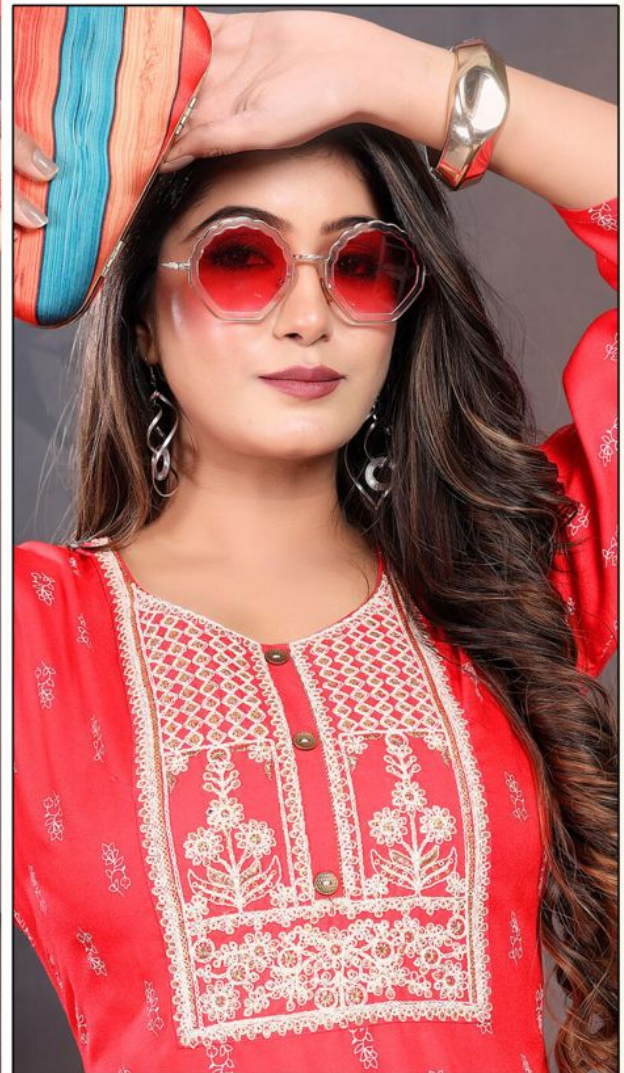

DEE CEE<sup>®</sup>  
The Fashion Empire

SWETA-101

DEE CEE<sup>®</sup>  
The Fashion Empire

SWETA-102

DEE CEE<sup>®</sup>  
The Fashion Empire

SWETA-103

DEE CEE ®  
The Fashion Empire

SWETA-104

**DEE CEE**  <sup>®</sup>  
The Fashion Empire  
**SWETA-105**

DEE CEE<sup>®</sup>  
— The Fashion Empire

SWETA-106

**FABRIC :- HEAVY REYON**  
**PATTERN :- KURTI AND PALAZZO WITH DORI WORK**  
**Size :- M, L, XL, 2XL, 3XL, 4XL**