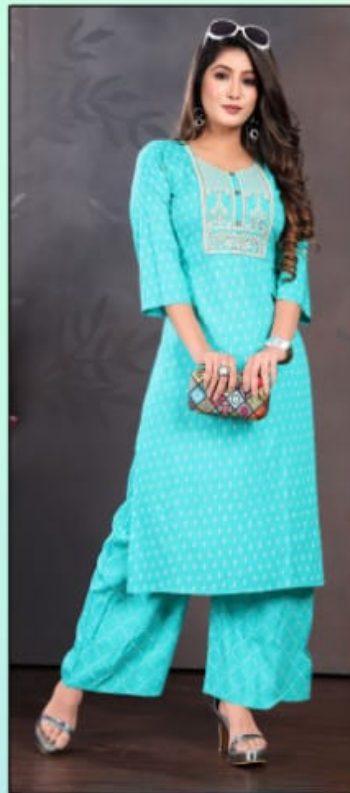

DEE CEE[®]
The Fashion Empire

SWETA-101

DEE CEE[®]
The Fashion Empire

SWETA-102

DEE CEE[®]
The Fashion Empire

SWETA-103

DEE CEE®
The Fashion Empire

SWETA-104

DEE CEE  [®]
— The Fashion Empire —
SWETA-105

DEE CEE[®]
— The Fashion Empire

SWETA-106

FABRIC :- HEAVY REYON
PATTERN :- KURTI AND PALAZZO WITH DORI WORK
Size :- M, L, XL, 2XL, 3XL, 4XL

DEE CEE[®]
The Fashion Empire