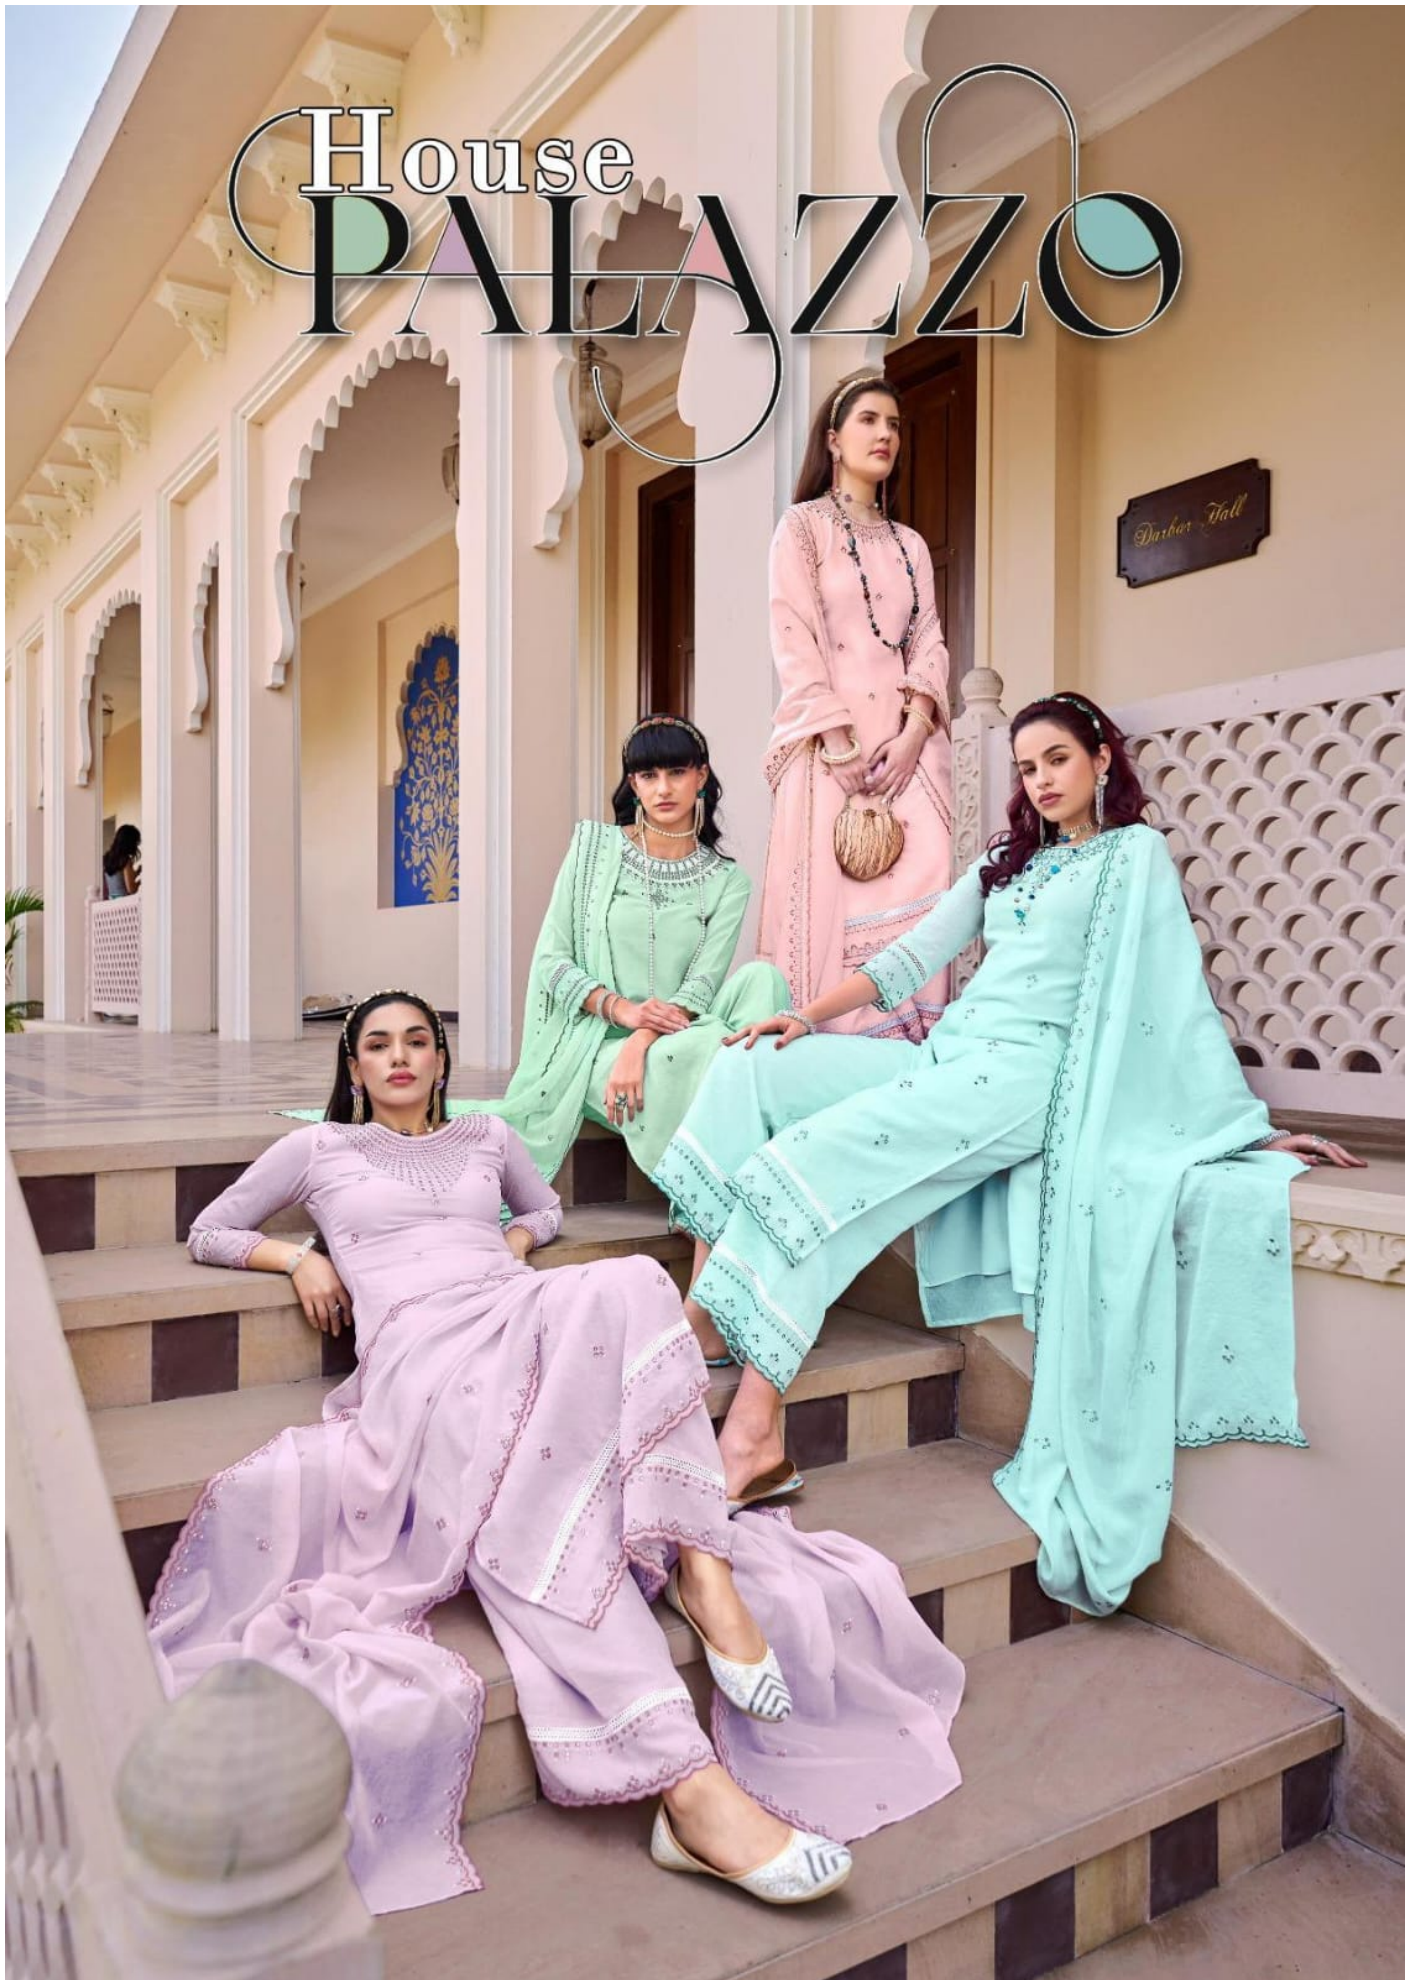

Isavasam

• Corporation •

House
PALAZZO

Size M-L-XL-XXL-3XL-4XL-5XL

EID Palazzo Collection

TOP WITH INNER

Crush sweet doll Fabric with inner+Fancy frant & sleeve work+Handwork Neck+chikan Laice.

PALAZZO WITH INNER