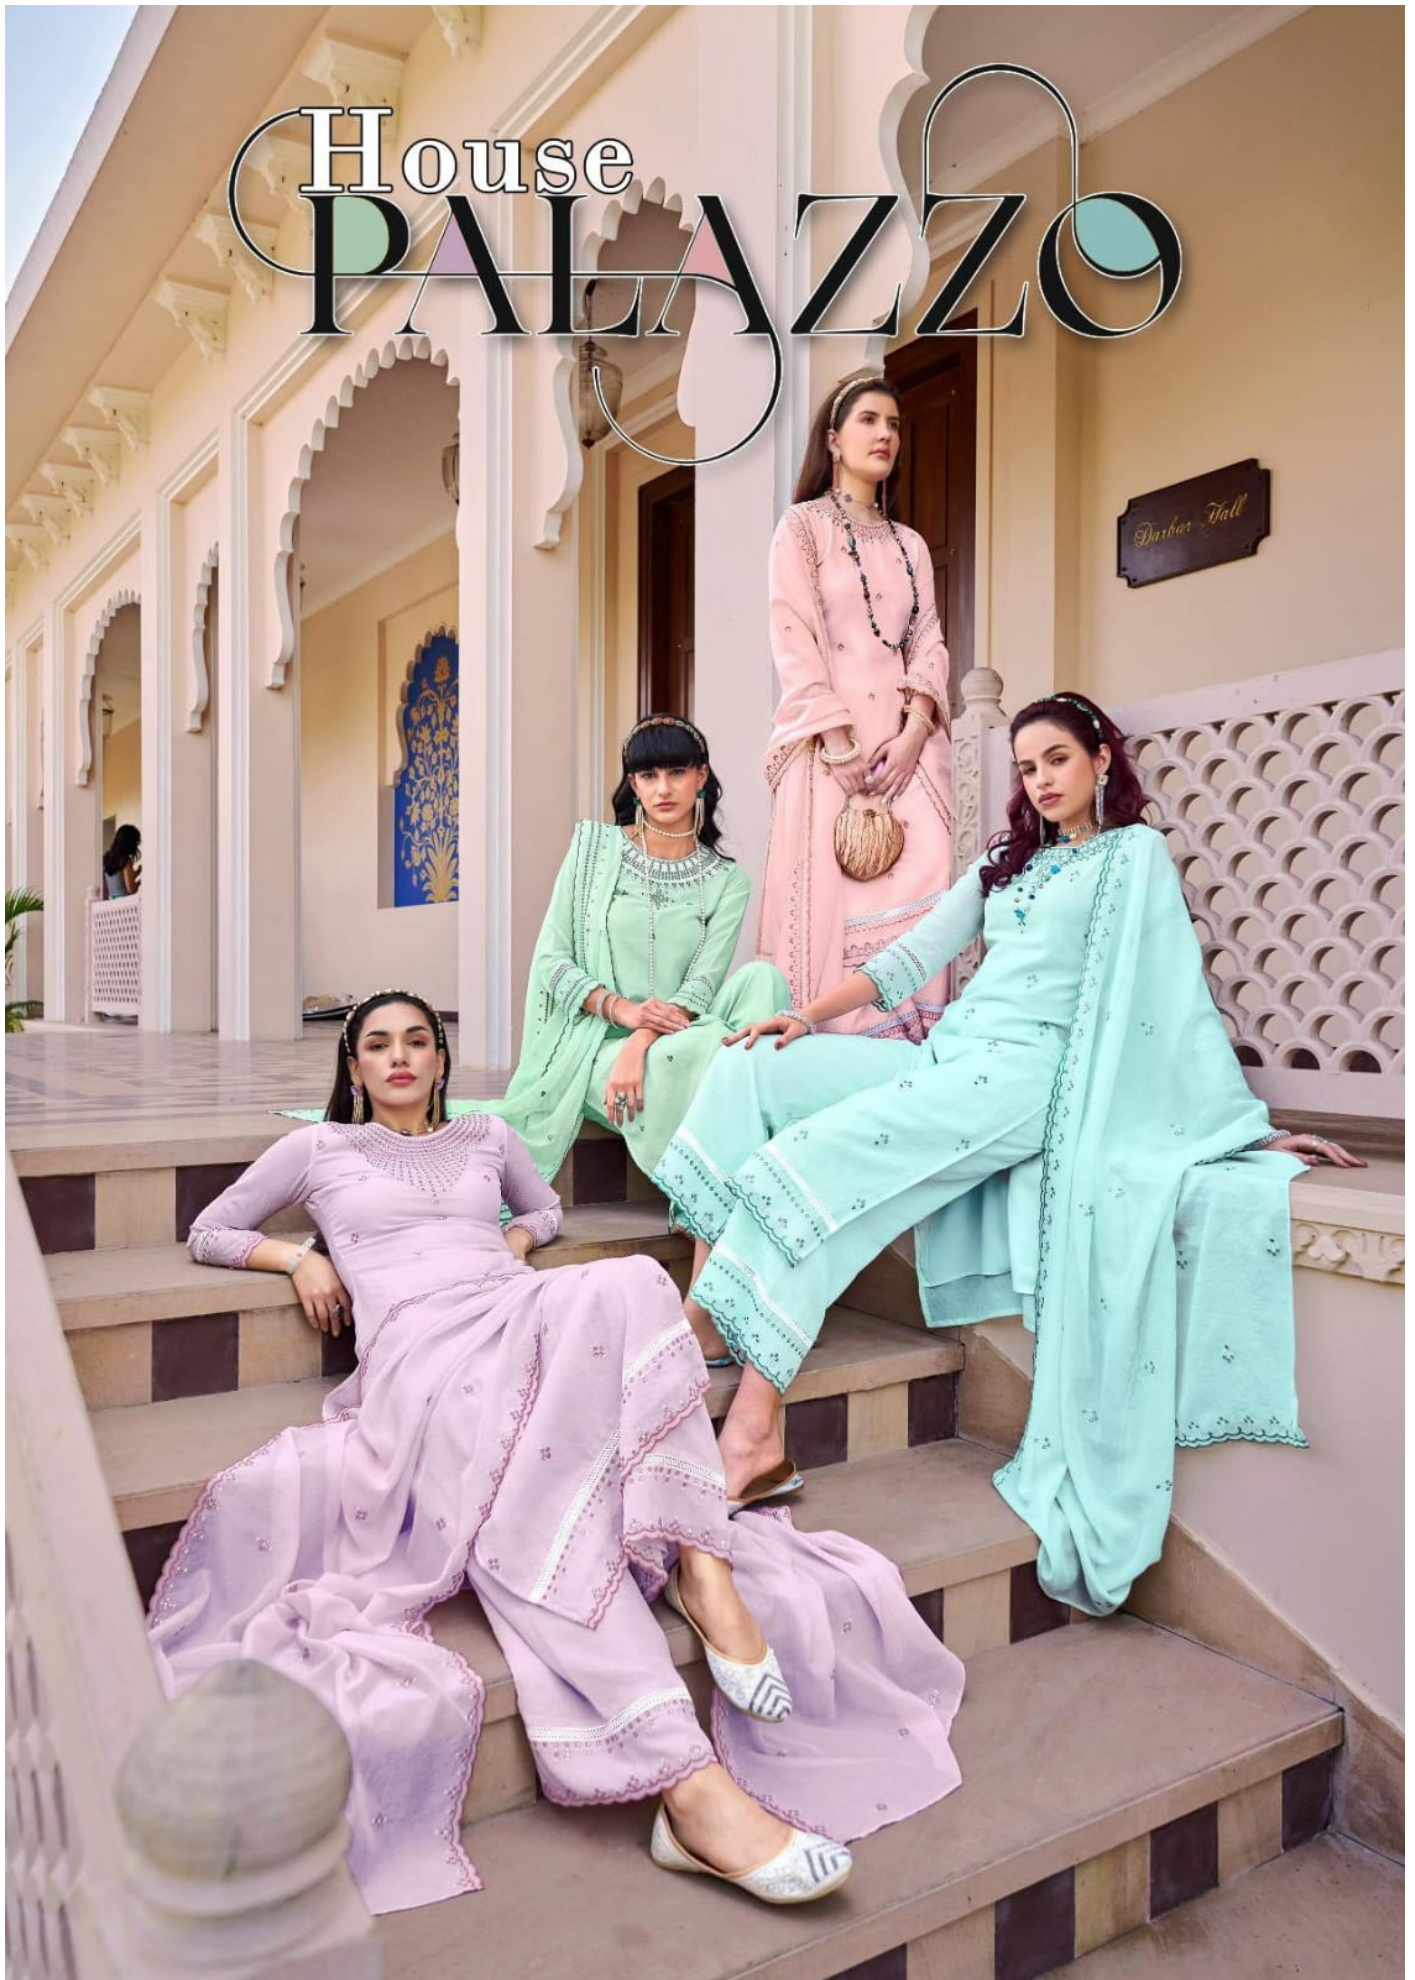

THE MODERN ENCHANTRES

Isavasayam
• Corporation •

D.NO-1001

A LIFE LESS ORDINARY DESIGN

D.NO-1002

House PALAZZO

REFRESHES IT'S DRESSES WITH BOLD DESIGN

IF YOU FEEL GLAD TO BE THERE PEOPLE ARE GLAD TO SEE YOU TOO..

D.NO-1004

House PALAZZO

1001

1002

Size- M.L.XL.XXL.3XL.4XL.5XL

1003

1004

House PALAZZO

Isavasam

• Corporation •

House
PALAZZO

Size M-L-XL-XXL-3XL-4XL-5XL

EID Palazzo Collection

TOP WITH INNER

Crush sweet doll Fabric with inner+Fancy frant & sleeve work+Handwork Neck+chikan Laice.

PALAZZO WITH INNER