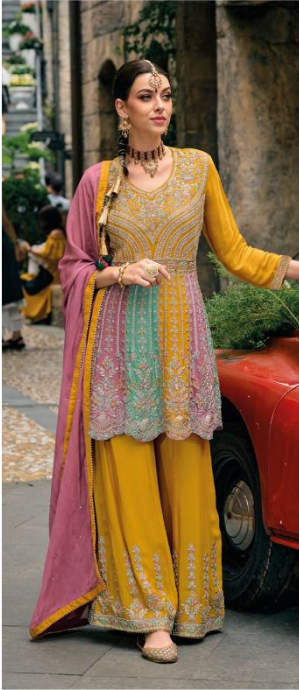

eba lifestyle

Barbie

COLOR EDITION

completing copy not for sale

CODE : 1608

CODE : 1608 A

eba lifestyle

Barbie

COLOR EDITION

completing copy not for sale

CODE : 1608 B

EBA || 1608

EBA || 1608 A

EBA || 1608 B

eba lifestyle
Barbie
COLOR EDITION