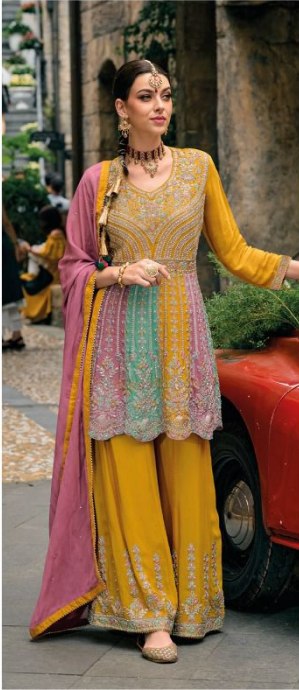

eba lifestyle

Barbie

COLOR EDITION

completing copy not for sale

CODE : 1608

CODE : 1608 A

eba lifestyle

Barbie

COLOR EDITION

complementi copy not for sale

CODE : 1608 B

EBA || 1608

EBA || 1608 A

EBA || 1608 B

eba lifestyle
Barbie
COLOR EDITION