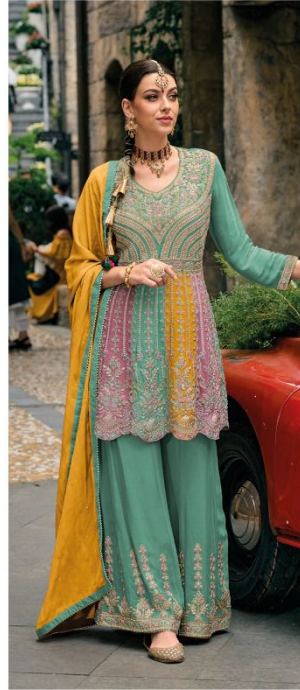

eba lifestyle

Barbie

COLOR EDITION

completing copy not for sale

CODE : 1608

CODE : 1608 A

eba lifestyle

Barbie

COLOR EDITION

complementi copy not for sale

CODE : 1608 B

EBA || 1608

EBA || 1608 A

EBA || 1608 B

eba lifestyle
Barbie
COLOR EDITION