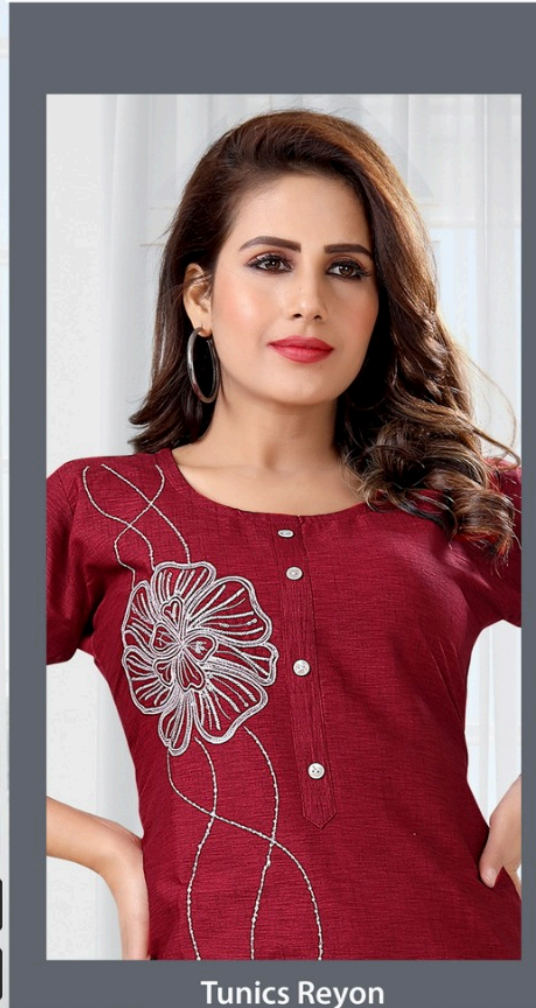

Tunics Reyon
Liquid Fabric
With
Freel Sleeve &
Sequence Work

- L
- XL
- XXL
- 3XL

D.NO.1419

Tunics Reyon
Liquid Fabric
With
Freel Sleeve &
Sequance Work

- L
- XL
- XXL
- 3XL

D.NO.1419

- L
- XL
- XXL
- 3XL

Tunics Reyon
Liquid Fabric
With
Freel Sleeve &
Sequance Work

D.NO.1419

- L**
- XL**
- XXL**
- 3XL**

Tunics Reyon
Liquid Fabric
With
Freel Sleeve &
Sequance Work

D.NO.1419

Tunics Reyon
Liquid Fabric
With
Freel Sleeve &
Sequance Work

- L
- XL
- XXL
- 3XL

D.NO.1419

Tunics Reyon
Liquid Fabric
With
Freel Sleeve &
Sequance Work

- L
- XL
- XXL
- 3XL

D.NO.1419

- L
- XL
- XXL
- 3XL

Tunics Reyon
Liquid Fabric
With
Freel Sleeve &
Sequence Work

D.NO.1419